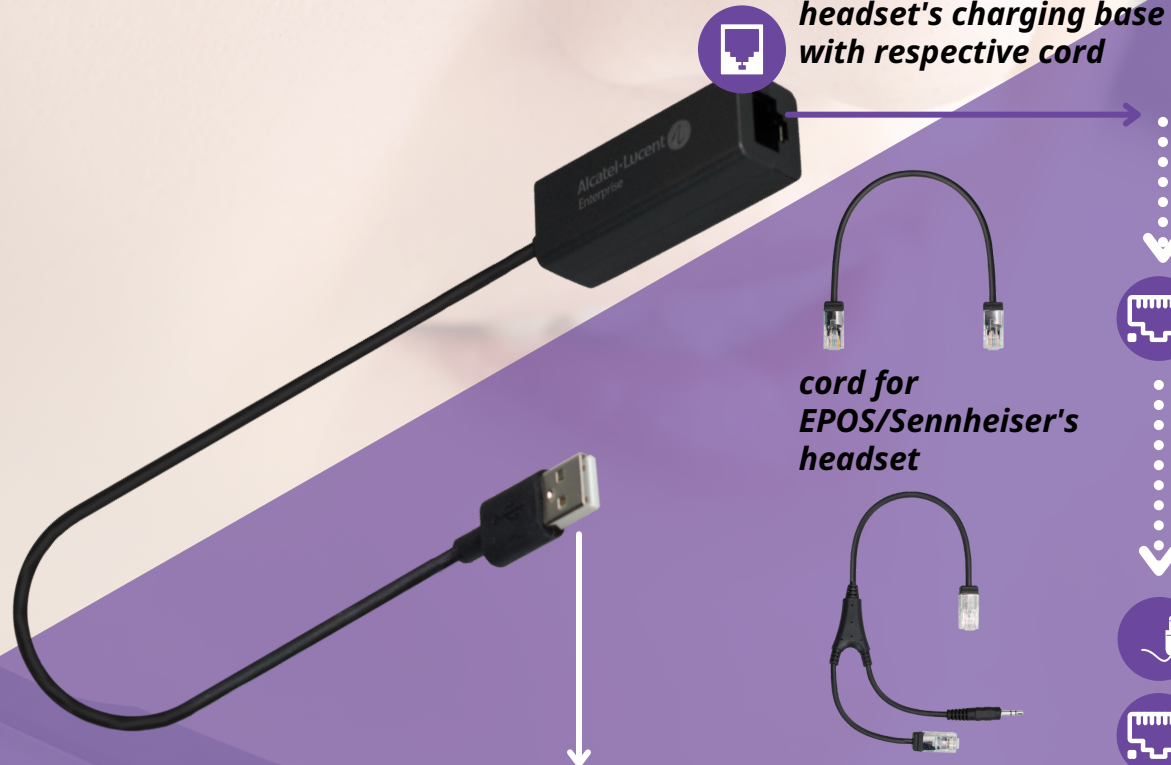

Alcatel-Lucent Enterprise EHS300 Wireless Headset Adapter & Cables

Enjoy wireless freedom

What is an EHS adapter?

An Electronic Hookswitch (EHS) adapter provides a **ring alert signal** to your headset anytime your deskphone rings. It also allows you to **answer** and **end calls** right from your headset anywhere within your headset's range.

Why do you need the ALE EHS adapter & cables?

- Connect the ALE M3/M5/M7/H6 deskphone with Jabra, Poly/Plantronics, or EPOS/Sennheiser's wireless headset
- Enjoy stable and flexible communications through devices' collaboration from the market tested brands
- Plug-and-play with both adapter and cables offered

connect to the headset's charging base with respective cord

cord for EPOS/Sennheiser's headset

cord for Poly/Plantronics' headset

cord for Jabra's headset